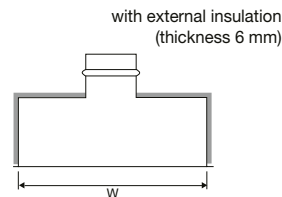

PBZ – plenum boxes

PBZ-V

PBZ-H

PBZ-V

PBZI-V

Technical parameters

Construction

Plenum box made of galvanized steel sheet metal for easy installation of inlet or outlet outlets and grids. Variants with vertical (PBZ-V) or horizontal (PBZ-H) connection are available. The connection socket is adapted for the connection of a flexible pipe. The number of connection sockets is determined according to the size of the box (see table).

Variants

PBZ-V – plenum box with vertical connection
 PBZI-V – insulated plenum box with vertical connection
 PBZ-H – plenum box with horizontal connection
 PBZI-H – insulated plenum box with horizontal connection

H – horizontal

3 – dimensional range of boxes

PBZ-V / PBZI-V

dimensions		Ø D	number of throats
W x H	L		
mm	mm	mm	
200x100	200	100	1
300x100	200	100	1
400x100	200	100	2
500x100	200	100	2
600x100	200	100	2
700x100	200	100	2
800x100	200	100	2
1000x100	200	100	3
1200x100	200	100	3
200x125	200	125	1
300x125	200	125	1
400x125	200	125	1
500x125	200	125	2
600x125	200	125	2
800x125	200	125	2
1000x125	200	125	3
1200x125	200	125	3
200x150	200	150	1
300x150	200	150	1
400x150	200	150	1
500x150	200	150	2
600x150	200	150	2
700x150	200	150	2
800x150	200	150	2
1000x150	200	150	3
1200x150	200	150	3
200x200	200	200	1
300x200	200	200	1