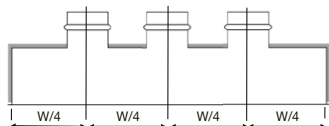

Variants

PBZ-V – plenum box with vertical connection
 PBZI-V – insulated plenum box with vertical connection
 PBZ-H – plenum box with horizontal connection
 PBZI-H – insulated plenum box with horizontal connection

Type key for ordering:

PBZ - V 600 x 100

1 2 3

1 – type

PBZ – standard

PBZI – with external insulation

2 – connection

V – vertical

H – horizontal

3 – dimensional range of boxes

PBZ-V / PBZI-V

dimensions		Ø D	number of throats
W x H	L		
mm	mm	mm	
200x100	200	100	1
300x100	200	100	1
400x100	200	100	2
500x100	200	100	2
600x100	200	100	2
700x100	200	100	2
800x100	200	100	2
1000x100	200	100	3
1200x100	200	100	3
200x125	200	125	1
300x125	200	125	1
400x125	200	125	1
500x125	200	125	2
600x125	200	125	2
800x125	200	125	2
1000x125	200	125	3
1200x125	200	125	3
200x150	200	150	1
300x150	200	150	1
400x150	200	150	1
500x150	200	150	2
600x150	200	150	2
700x150	200	150	2
800x150	200	150	2
1000x150	200	150	3
1200x150	200	150	3
200x200	200	200	1
300x200	200	200	1

dimensions		Ø D	number of throats
W x H	L		
mm	mm	mm	
400x200	200	200	1
500x200	200	200	1
600x200	200	200	2
700x200	200	200	2
800x200	200	200	2
1000x200	200	200	2
1200x200	200	200	2
300x300	200	250	1
400x300	200	250	1
500x300	200	250	1
600x300	200	200	2
700x300	200	200	2
800x300	200	250	2
1000x300	200	250	2
1200x300	200	250	2
400x400	200	315	1
500x400	200	315	1
600x400	200	200	2
700x400	200	315	2
800x400	200	315	2
1000x400	200	315	2
1200x400	200	315	2
500x500	200	350	1
600x500	200	350	1
800x500	200	350	2
1000x500	200	350	2
1200x500	200	350	2