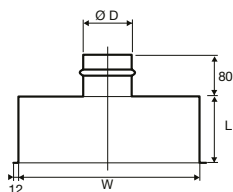

PBZ – plenum boxes

PBZ-V

PBZ-H

PBZ-V

PBZI-V

Technical parameters

Construction

Plenum box made of galvanized steel sheet metal for easy installation of inlet or outlet outlets and grids. Variants with vertical (PBZ-V) or horizontal (PBZ-H) connection are available. The connection socket is adapted for the connection of a flexible pipe. The number of connection sockets is determined according to the size of the box (see table).

Variants

PBZ-V – plenum box with vertical connection
 PBZI-V – insulated plenum box with vertical connection
 PBZ-H – plenum box with horizontal connection
 PBZI-H – insulated plenum box with horizontal connection

Type key for ordering:

PBZ - V 600 x 100

1 2 3

1 – type

PBZ – standard

PBZI – with external insulation

2 – connection

V – vertical

H – horizontal

3 – dimensional range of boxes

PBZ-V / PBZI-V

dimensions		Ø D	number of throats
W x H	L		
mm	mm	mm	
200x100	200	100	1
300x100	200	100	1
400x100	200	100	2
500x100	200	100	2
600x100	200	100	2
700x100	200	100	2
800x100	200	100	2
1000x100	200	100	3
1200x100	200	100	3
200x125	200	125	1
300x125	200	125	1
400x125	200	125	1
500x125	200	125	2
600x125	200	125	2
800x125	200	125	2
1000x125	200	125	3
1200x125	200	125	3
200x150	200	150	1
300x150	200	150	1
400x150	200	150	1
500x150	200	150	2
600x150	200	150	2
700x150	200	150	2
800x150	200	150	2
1000x150	200	150	3
1200x150	200	150	3
200x200	200	200	1
300x200	200	200	1