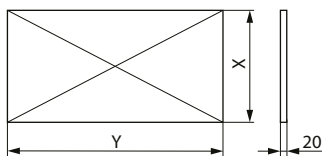

CSC, CSC-N – outdoor canopy for CVB(T), CHVB(T), CVAB(T)-N, CVAB(T)-N Ecowatt/ Ekonovent

Variant

Canopies are made of galvanized sheet steel.

Installation

Installation in an outdoor environment according to the location of the fans.

Notice

The fan type must be specified in the order!

CVB / CVT Centribox

Type	for fan sizes	X [mm]	Y [mm]
CSC 180	180/180	485	440
CSC 240	240/180, 240/240	595	540
CSC 270	270/200, 270/270	635	590
CSC 320	320/240	715	640
CSC 380	380/380	805	980

CHVB / CHVT

Type	for fan sizes	X [mm]	Y [mm]
CSC 3000	3,000	580	540
CSC 4000	4,000	680	585
CSC 6000	6,000	830	585

CVAB N / CVAT N, CVAB N Ekonovent / CVAT N Ekonovent, CVAB N Ecowatt

Type	for fan sizes	X [mm]	Y [mm]
CSC 250/315 N	1,400/250; 2,000/315	530	600
CSC 355/400 N	3,000/355; 4,000/400	680	750
CSC 450 N	6,000/450	780	850
CSC 500 N	9,000/500	830	900
CSC 560 N	12,000/560	930	1,000
CSC 630 N	16,000/630; 15,000/630	1,030	1,100
CSC 710 N	15,000/710; 16,000/710	1,130	1,200