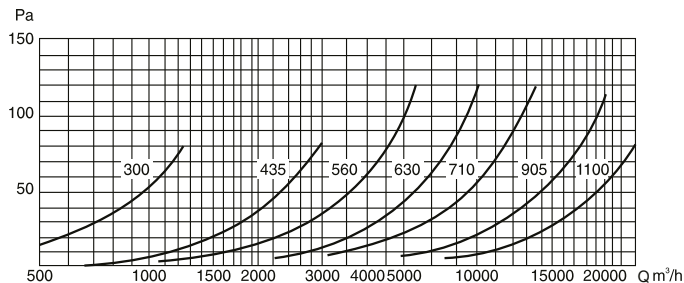

Pressure losses of individual silencer sizes